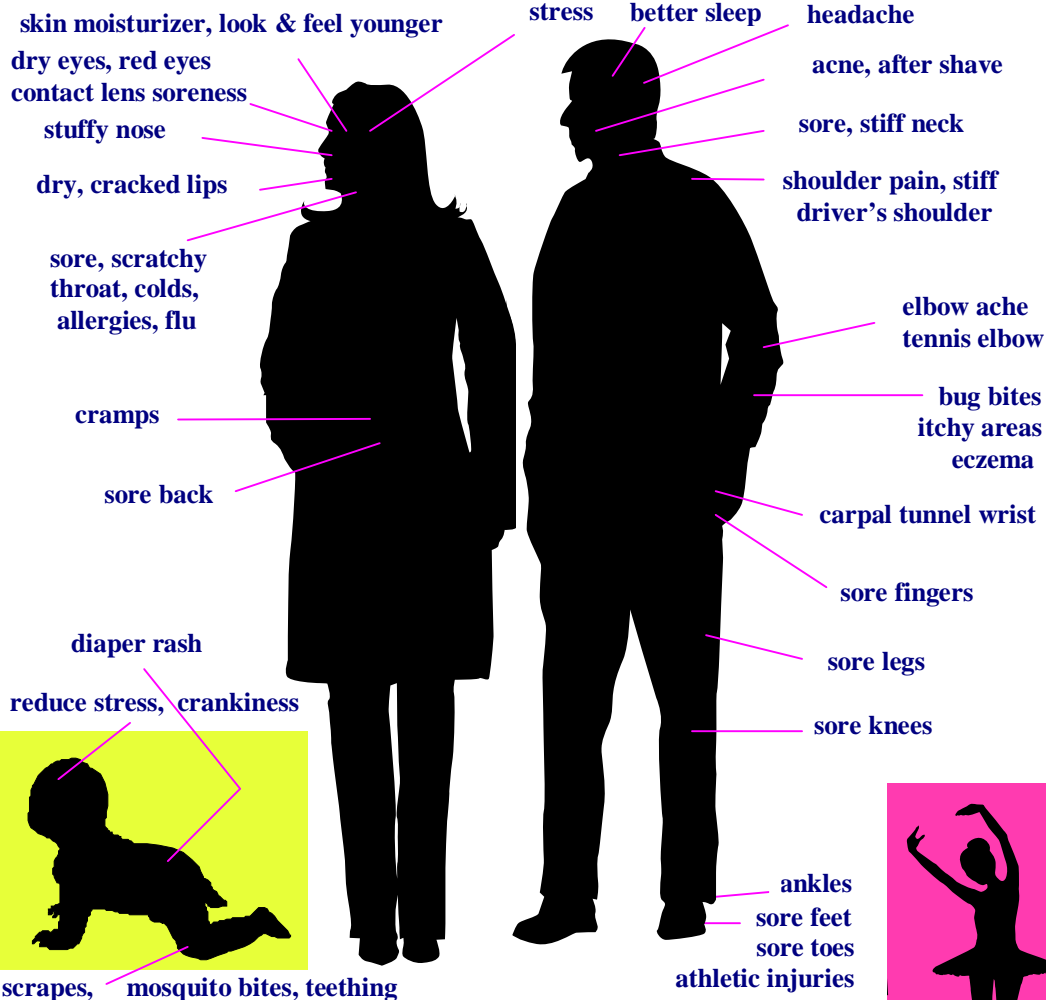

**Directions** Spray onto all aches & pains, abrasions, bug bites, itchy areas, burns, cramps, skin irritations, rashes, cracked or dry skin or lips. Often works immediately, for some it can take a few minutes, lasts 1 - 24 hours. You can safely spray into mouth, ears, nose & eyes.

**Re-apply often** and as needed, because your body may be in chronic need for the herbal energy balancing that is in your spray, so the more you initially apply, the better your results.

For stress or a headache spray under tongue, forehead, top of head (where hair swirls), top back of neck by skull, behind each ear and neck. Use creatively. Try spraying every hour for 2 - 6+ weeks to soothe chronic aches and pains. For a better night's sleep, spray as for stress or a headache and also spray temples, hands and feet.

**Safety** Nontoxic, non-stinging, odor free, child & pet safe, environmentally safe, dye free, non-greasy, hypoallergenic, anti-microbial, mouth/eye safe, tasteless, harmless if ingested.

arthritis  
joint pain  
ear ache / ringing  
more restful sleep

pressure sores  
dry skin, bruises

*helps balance your body, so your body can do what it does best: heal itself™*

*for all inflamed areas: soothing relief is just a spray away™*

People from all walks of life are actively using SansDoleo™ as an all purpose spray to make a significant and positive difference in their lives.